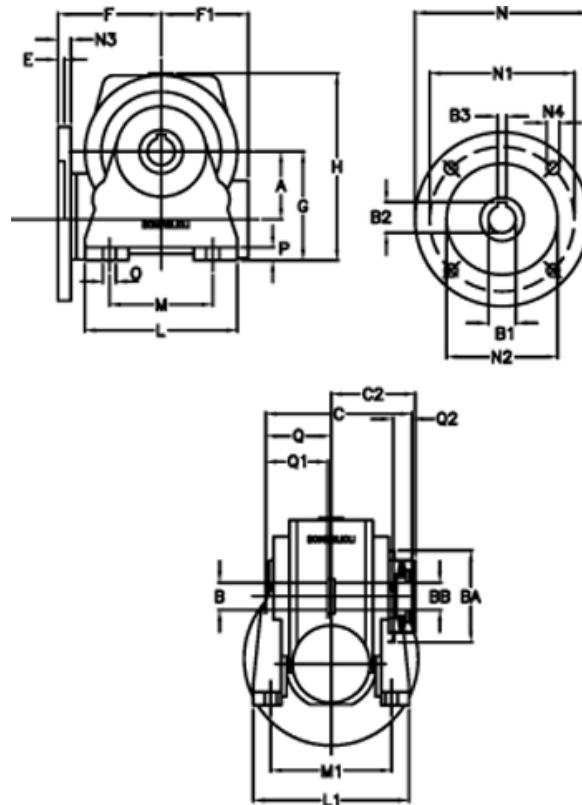

Data Sheet

Article number: 390204907012336

Description: Worm Gear with Torque Limiter
VF 49-L2-N-70 P63B14

Measures

a = 49.50	C2 = 63,5	L1 = 124	O = 8.5
B = 25	Description = VF 49N-xx-63B14	m = 63	P = 12
B1 E7 = 11	E = 3.0	M1 = 98.5	Q = 51.0
B2 = 12.8	F = 70	N = 90	Q1 = 41
B3 H9 = 4	F1 = 63	N1 = 75	Q2 = 15
BA = 63	g = 82	N2 = 60	
BB H7 = 14	H = 138.0	N3 = 7.0	
C = 105	L = 110	N4 = 6	